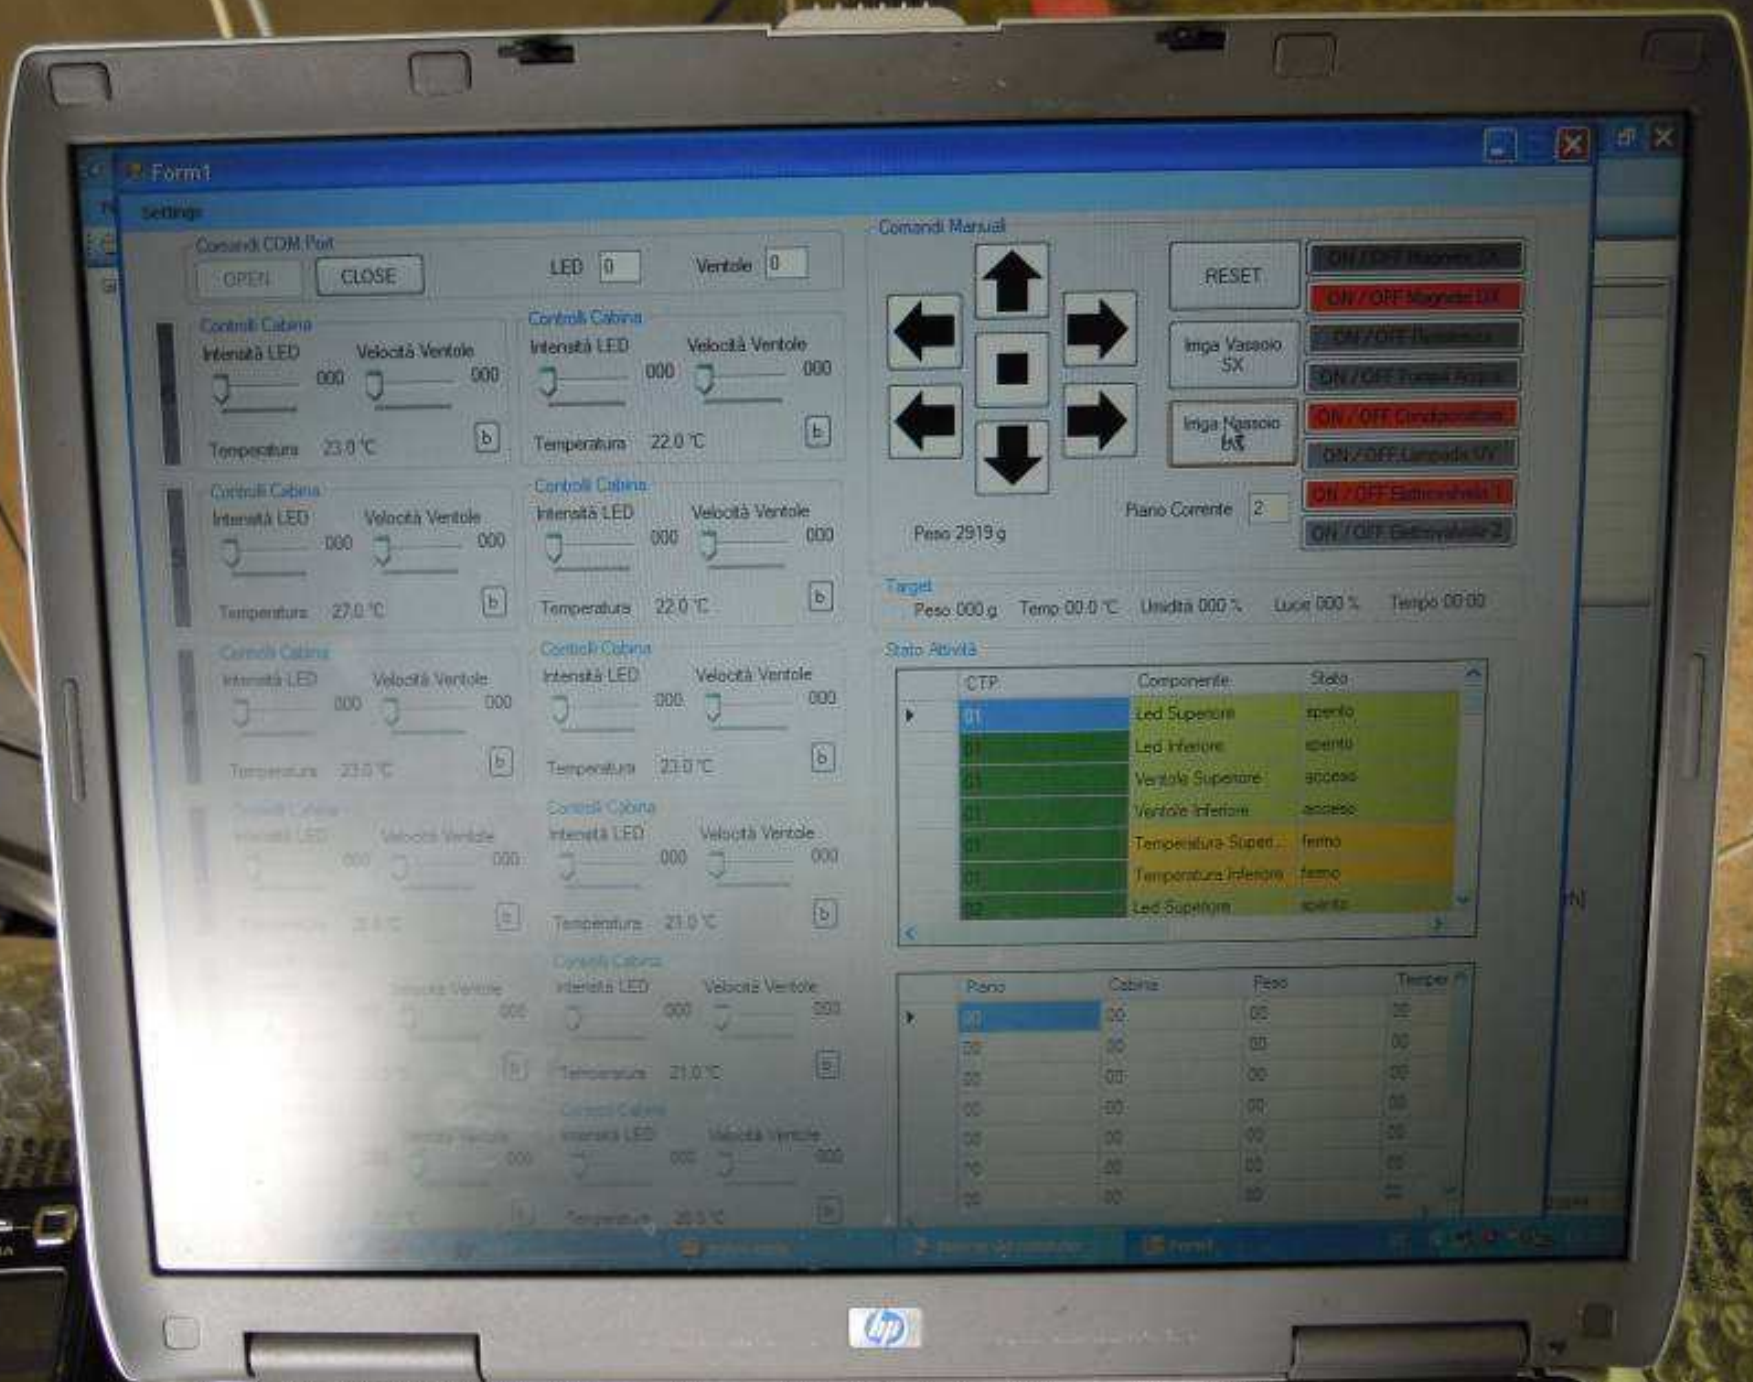

Metal halide / High pressure sodium light

FAGGIO

ROMA V F
12/05/09

Ecoforest integration scheme

A new business model for the exploitation of the project results

Form1

Settings

Comandi COM Port