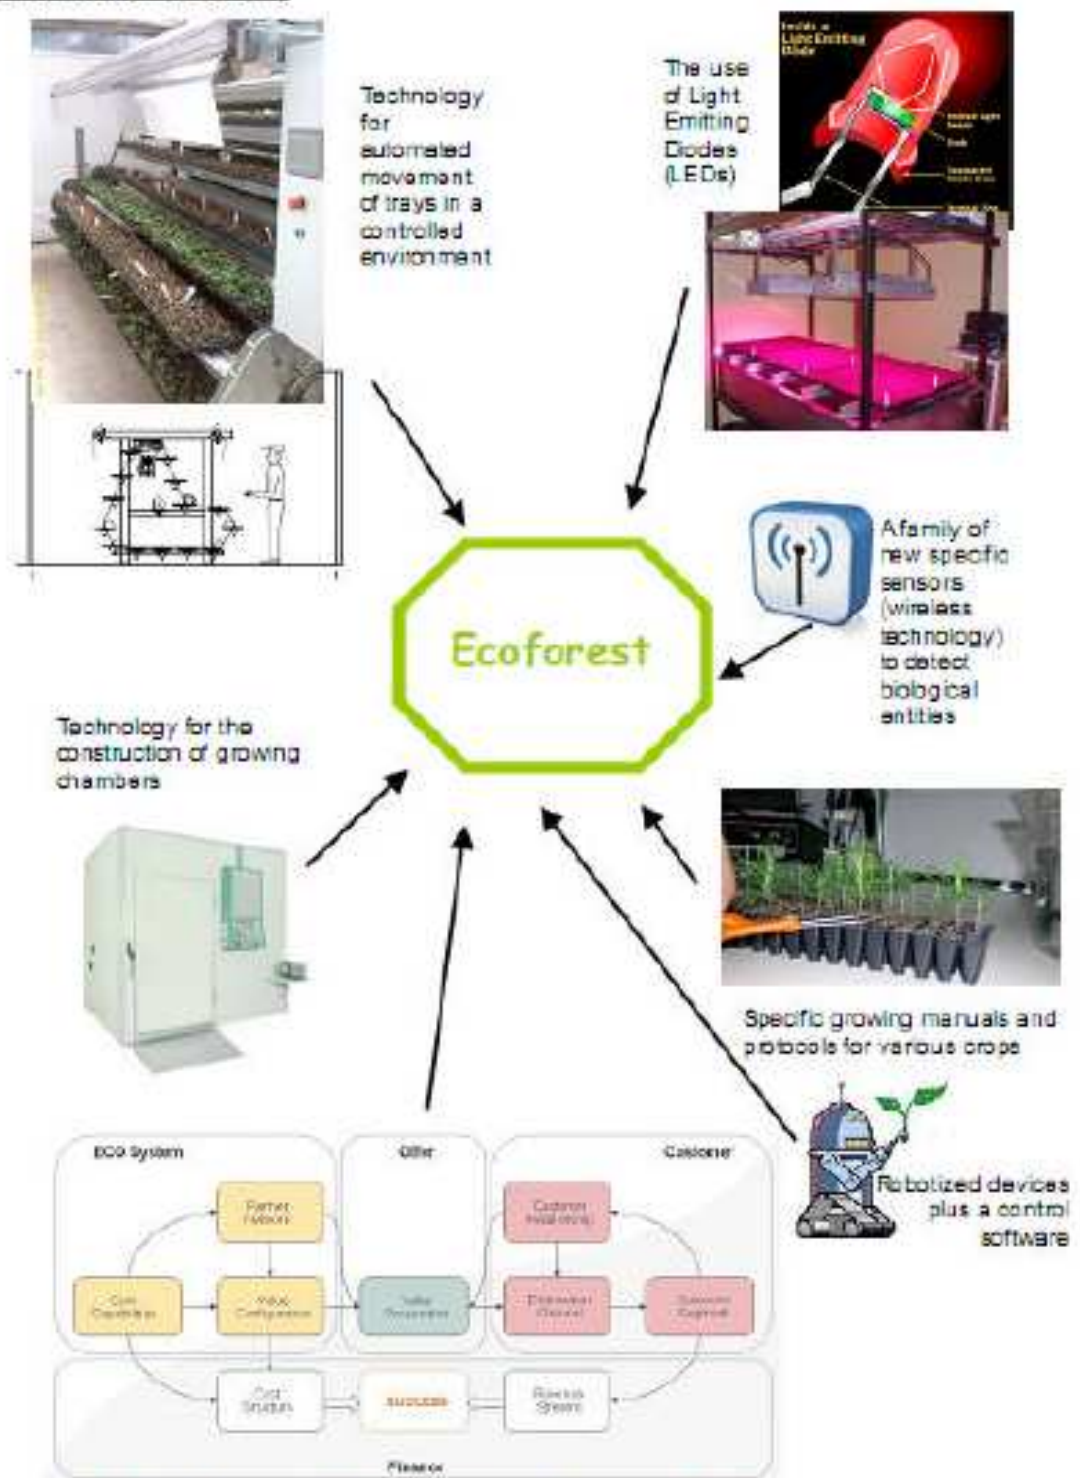

Metal halide / High pressure sodium light

FAGGIO

ROMA V F
12/05/09

Ecoforest integration scheme

A new business model for the exploitation of the project results

Form1

Settings

Comandi COM Port